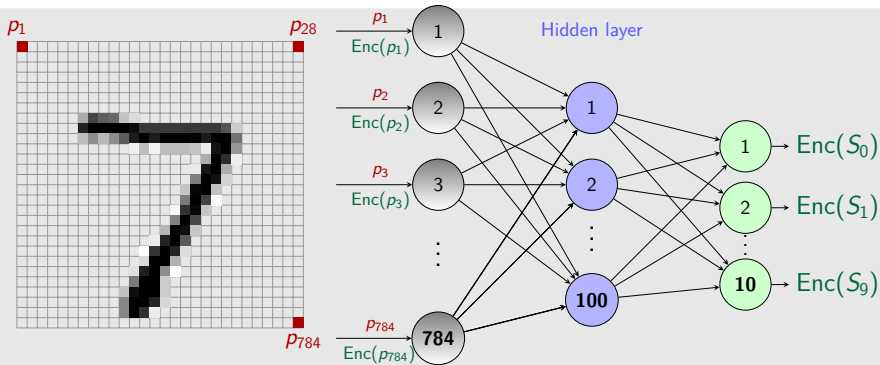

FHE-DiNN: Practical Homomorphic Evaluation

FHE-DiNN: 96.35% accuracy in 1.64 [sec]

FHE-DiNN: 96.35% accuracy in 1.64 [sec]

FHE-DiNN: 96.35% accuracy in 1.64 [sec]

FHE-DiNN: 96.35% accuracy in 1.64 [sec]