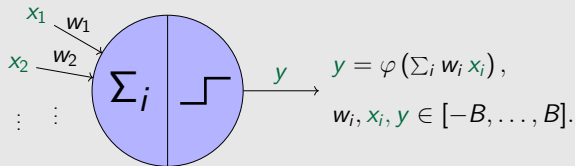

FHE-DiNN: Practical Homomorphic Evaluation

FHE-DiNN: 96.35% accuracy in 1.64 [sec]

FHE-DiNN: 96.35% accuracy in 1.64 [sec]

FHE-DiNN: 96.35% accuracy in 1.64 [sec]

FHE-DiNN: 96.35% accuracy in 1.64 [sec]